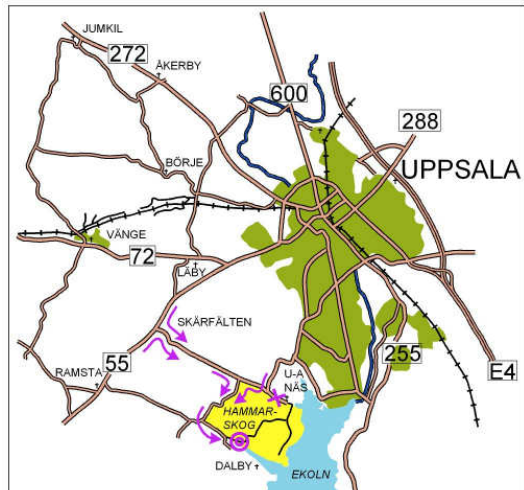

### Assembly

Hammarskog Recreation Area 12km SSV Uppsala center. Follow the existing signposts to Hammarskog located along road 55 between Uppsala and Ramstalund.

For a more detailed map, go to [hitta.se](http://hitta.se) and search for "Hammarskog, Uppsala" in the input field called "Var?".

### Parking

Follow signs to a specially assigned parking located 100m from competition centre.