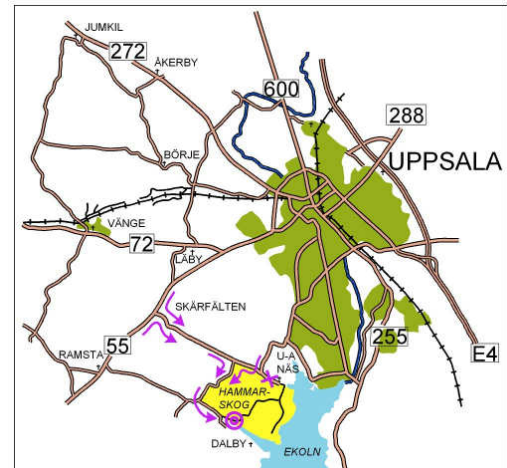

OK LINNÉ and UPSALA STUDENTERS IF

Pre-race info for national competition in Trail-O, night competition Saturday August 18. 2007 District Champinchip for Dalarna

Assembly

Hammarskog Recreation Area 12km SSV Uppsala center. Follow the existing signposts to Hammarskog located along road 55 between Uppsala and Ramstalund.

For a more detailed map, go to hitta.se and search for "Hammarskog, Uppsala" in the input field called "Var?".

Parking

Follow signs to a specially assigned parking located 100m from competition centre.

Course lengths

Pre-Elite and Pre-A 2000m, Pre-B 1500m.

Maximum time

Approx. 130 min. Exact time is given in the upper right corner of the control description.

Map and terrain

Part of Uppsala OL-allians new map Hammarskog. Scale 1:5000, contour interval 2,5m. Revised for Trail-O. Laser printed. Mostly forest terrain with good visibility and moderate contouring.

Pre-A: The 3 first controls may be visited in free order.

NB! Make sure to punch the correct control on your control card. **NB!**

After finish

Follow the marked trail back to the competition centre where you hand in your control card. Distance to competition centre: 1100m.