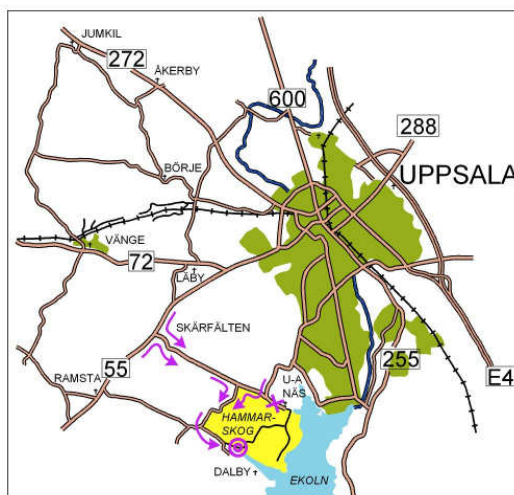

### Assembly

Hammarskog Recreation Area 12km SSV Uppsala center. Follow the existing signposts to Hammarskog located along road 55 between Uppsala and Ramstalund.

For a more detailed map, go to [hitta.se](http://hitta.se) and search for "Hammarskog, Uppsala" in the input field called "Var?".

### Parking

Follow signs to a specially assigned parking located 100m from competition centre.